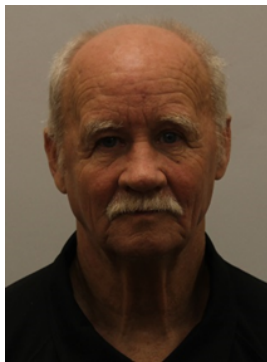

# Chaplain program for LPPD highly valued by police employees & assisted citizens

*Current La Porte Police Chaplain Staff*

Bennie Boles

Shaye Bradley

Brian Christen

Windell Gill

Herbert Lewis

Nathan Menefee