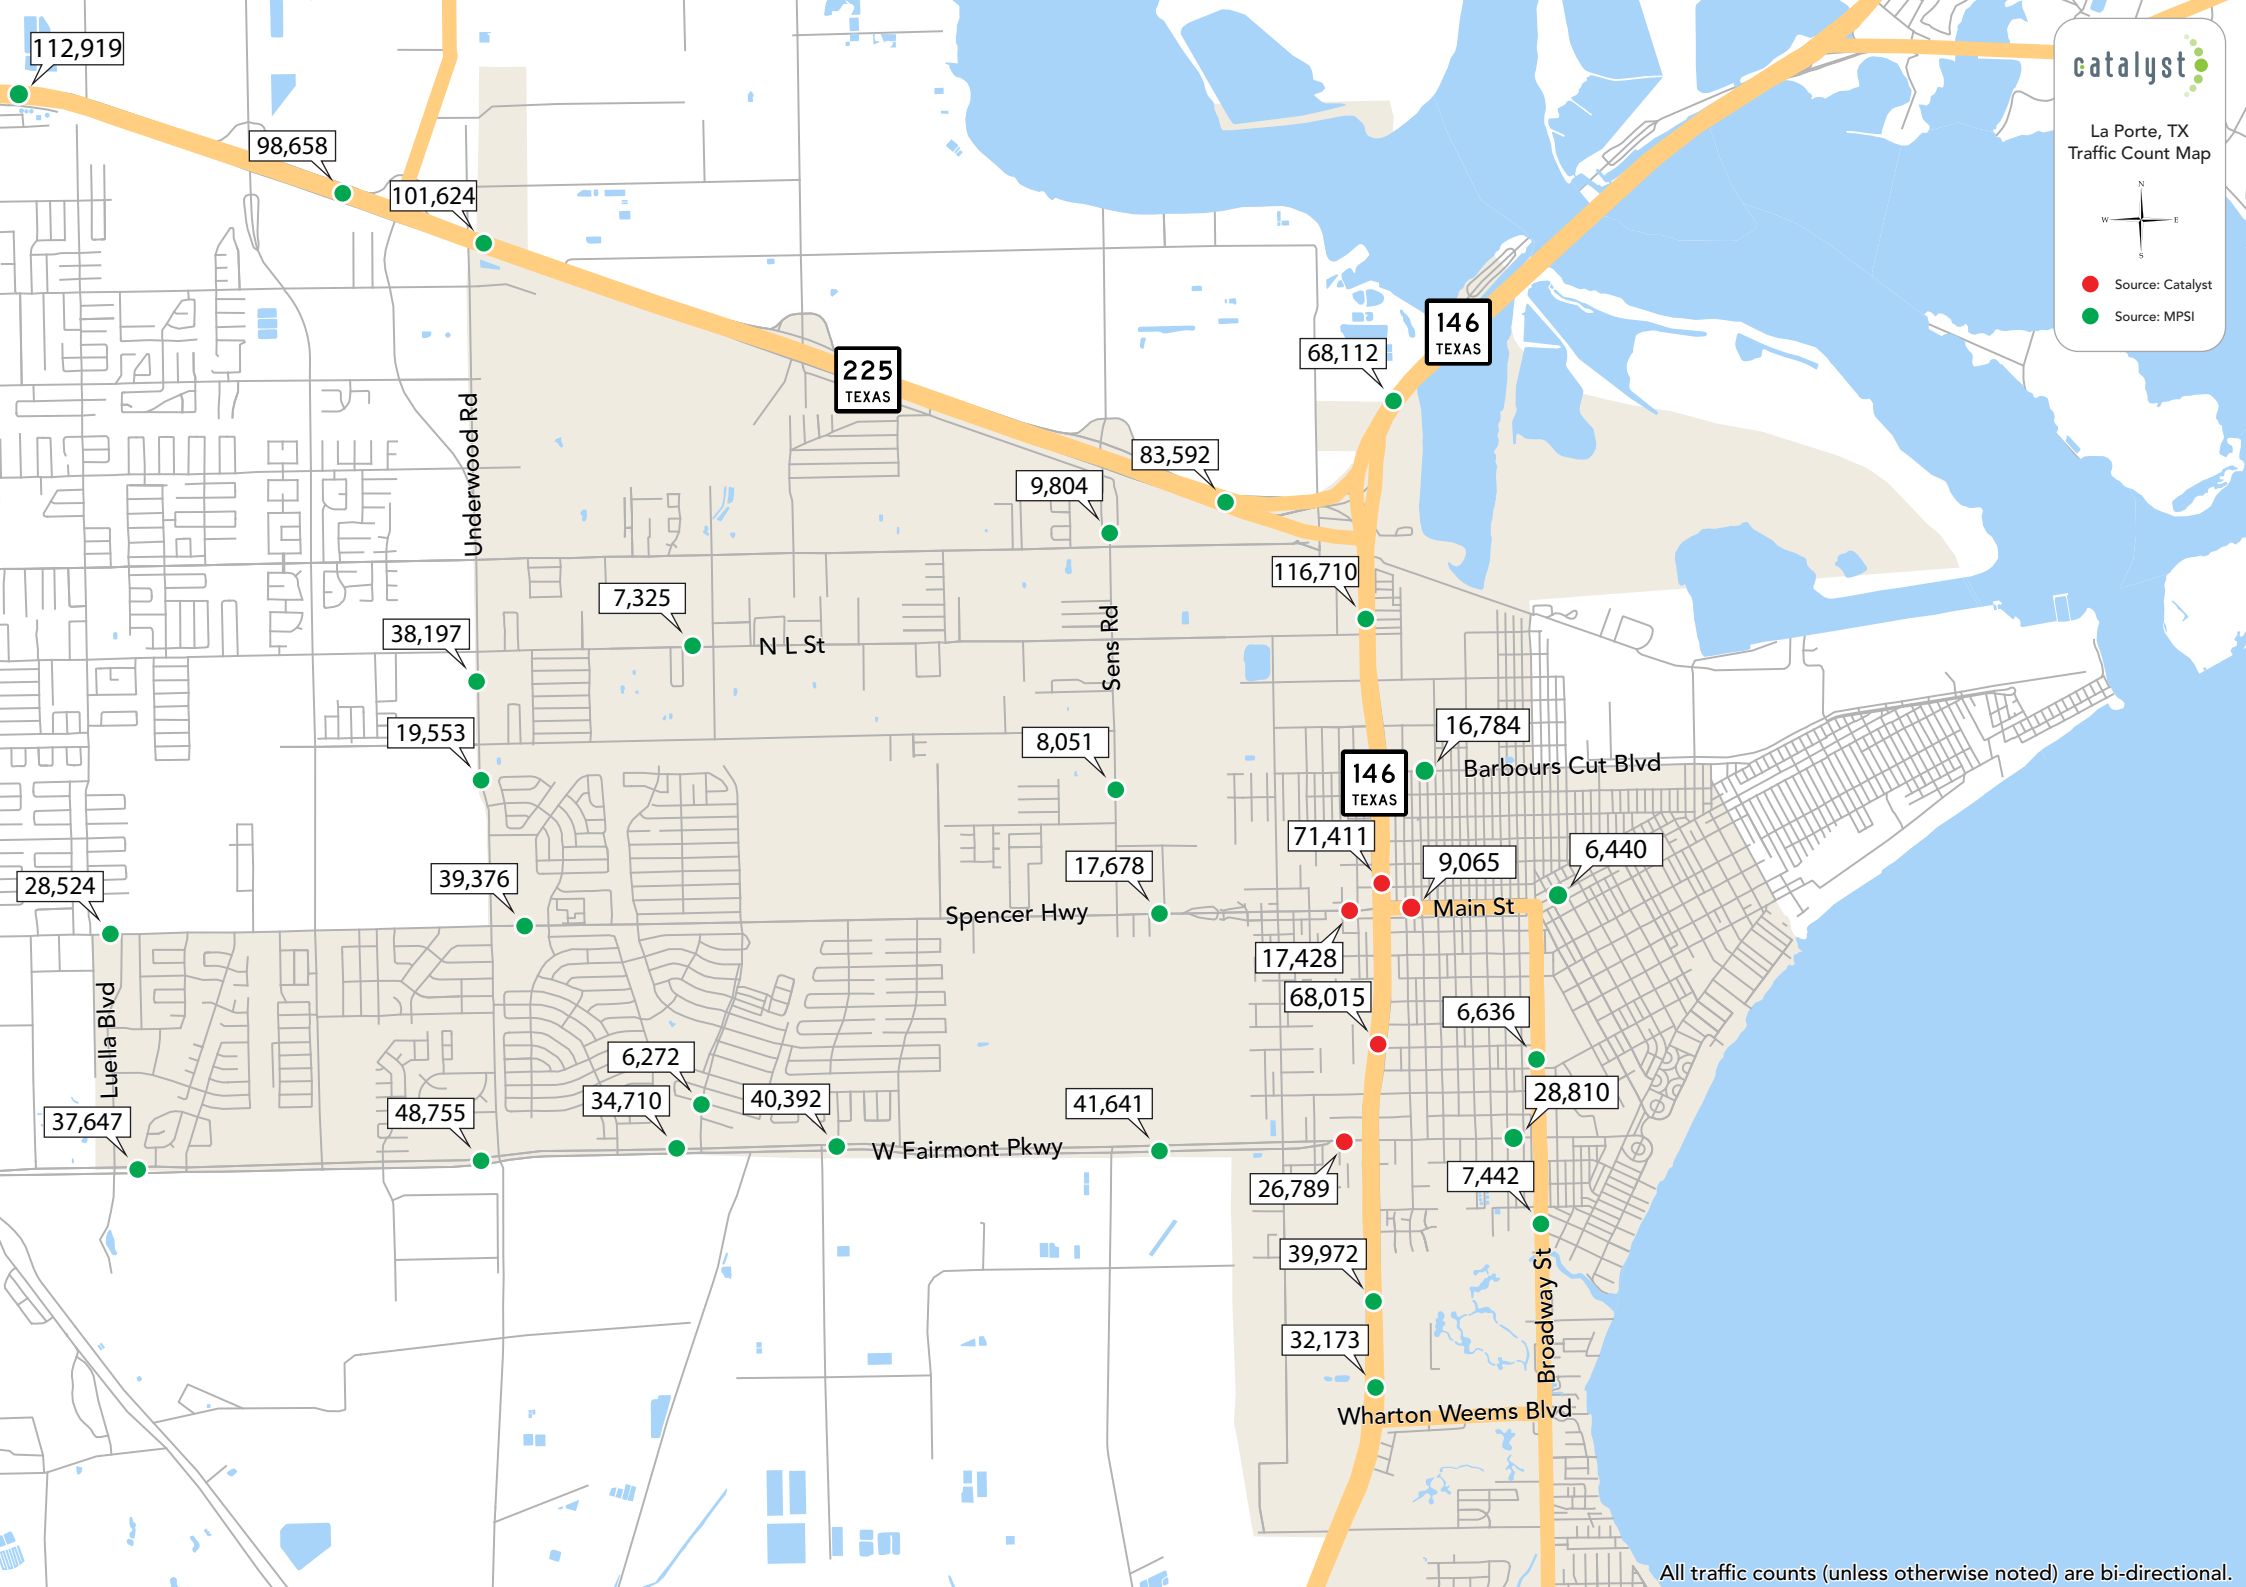

● Source: Catalyst

● Source: MPSI

112,919

98,658

101,624

225
TEXAS

146
TEXAS

68,112

83,592

9,804

7,325

38,197

19,553

N L St

Sens Rd

116,710

16,784

Barbour's Cut Blvd

8,051

146
TEXAS

71,411

9,065

6,440

Main St

28,524

39,376

Spencer Hwy

17,678

17,428

68,015

6,636

37,647

48,755

6,272

34,710

40,392

W Fairmont Pkwy

41,641

26,789

39,972

28,810

7,442

Broadway St

32,173

Wharton Weems Blvd